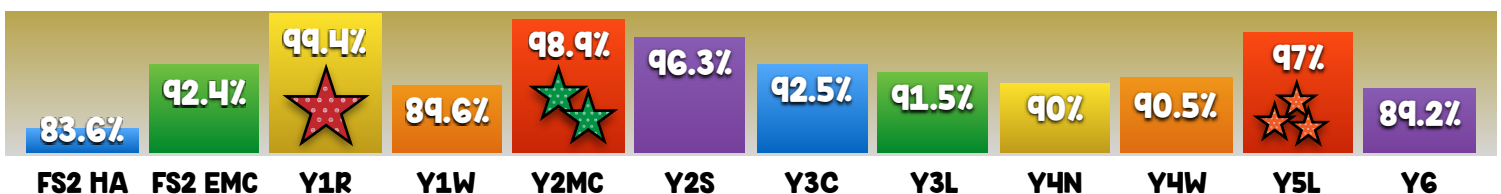

Attendance % by CLASS...